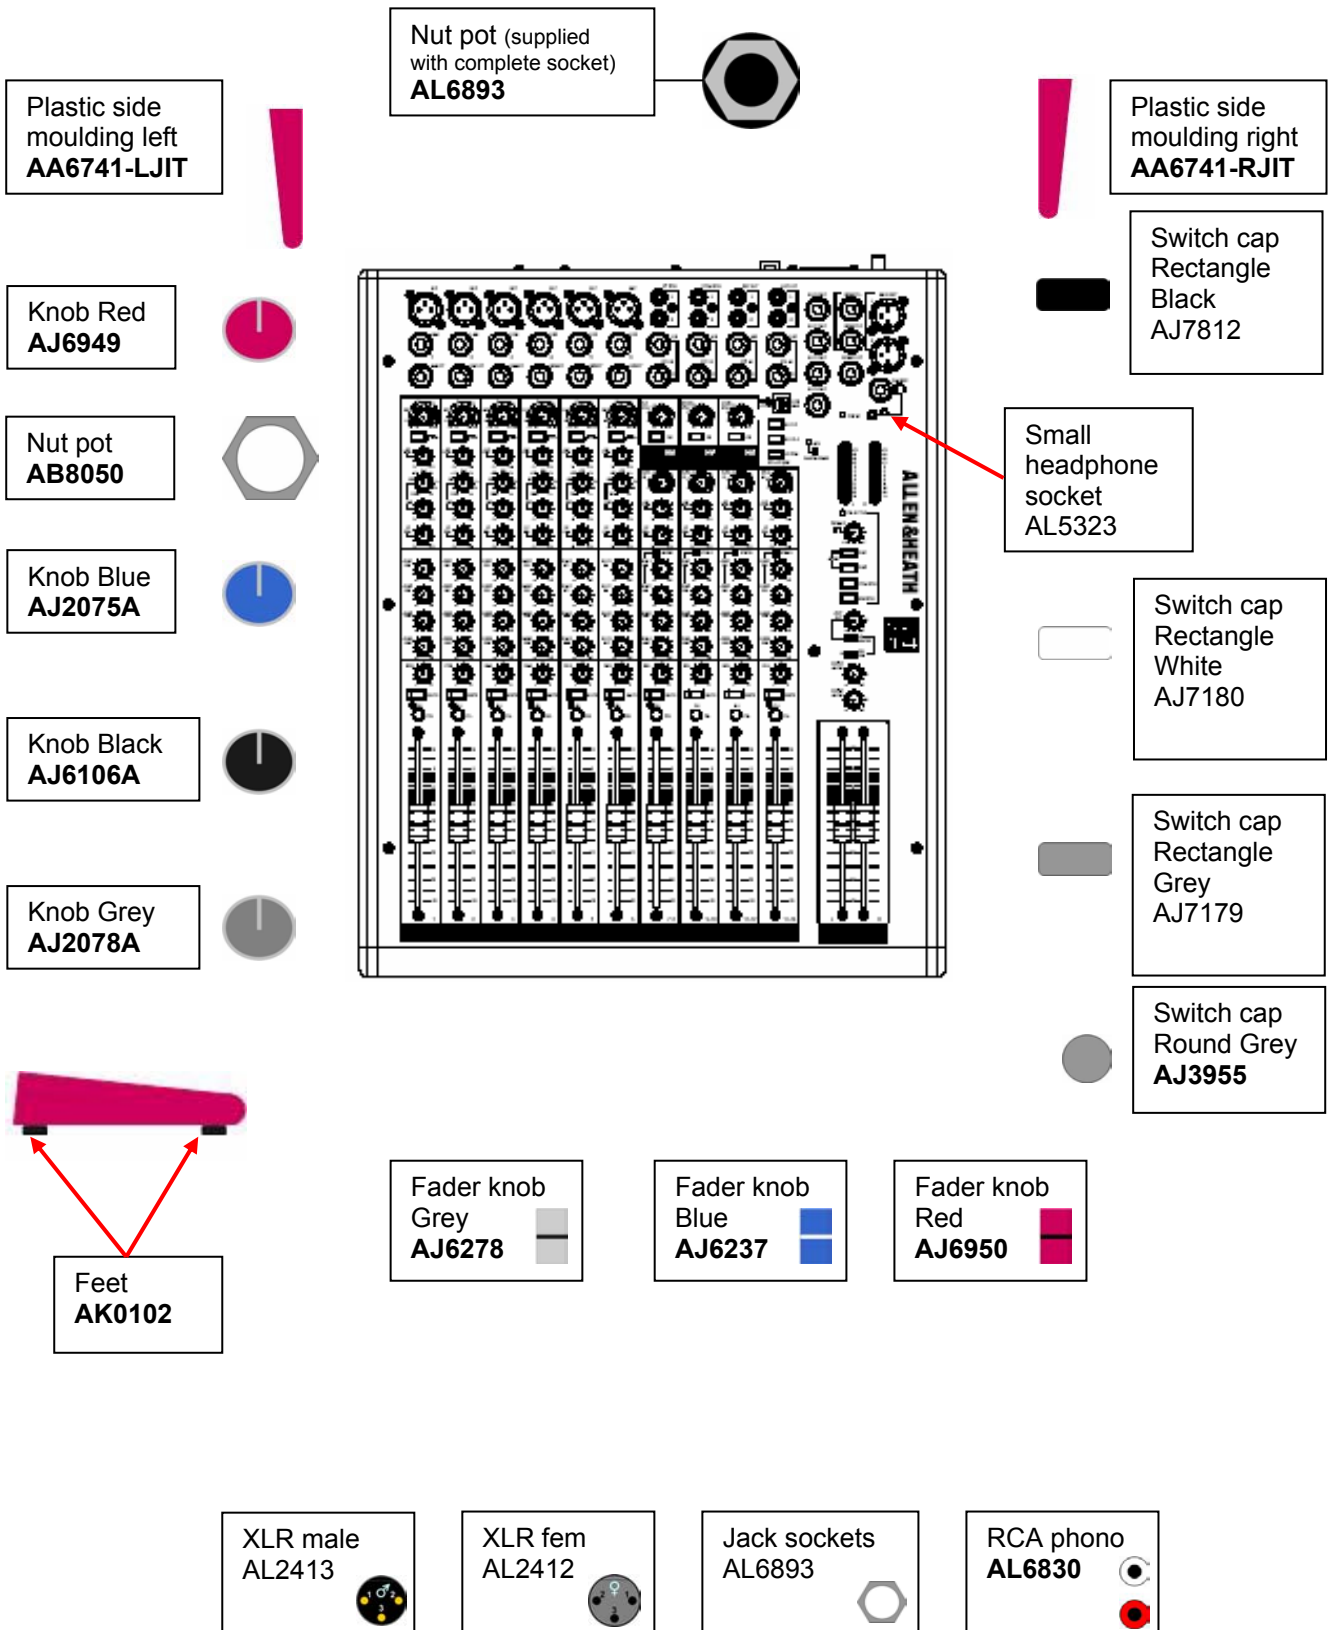

ALLEN&HEATH

Parts identification sheet

ZED
2 bus

ZED 14:2 ZED 24:2

How to order parts

Parts must be ordered from our distributor in your territory. A list of international distributors can be viewed at <http://www.allen-heath.com/UK/distributors.asp>

UK parts must be ordered through an appointed A&H dealer or service centre. A list of UK service centres can be viewed at http://www.allen-heath.com/UK/service_centres.asp

EXTERIOR PARTS:

INTERIOR PARTS:

Screws:

POTENTIOMETERS & FADERS: