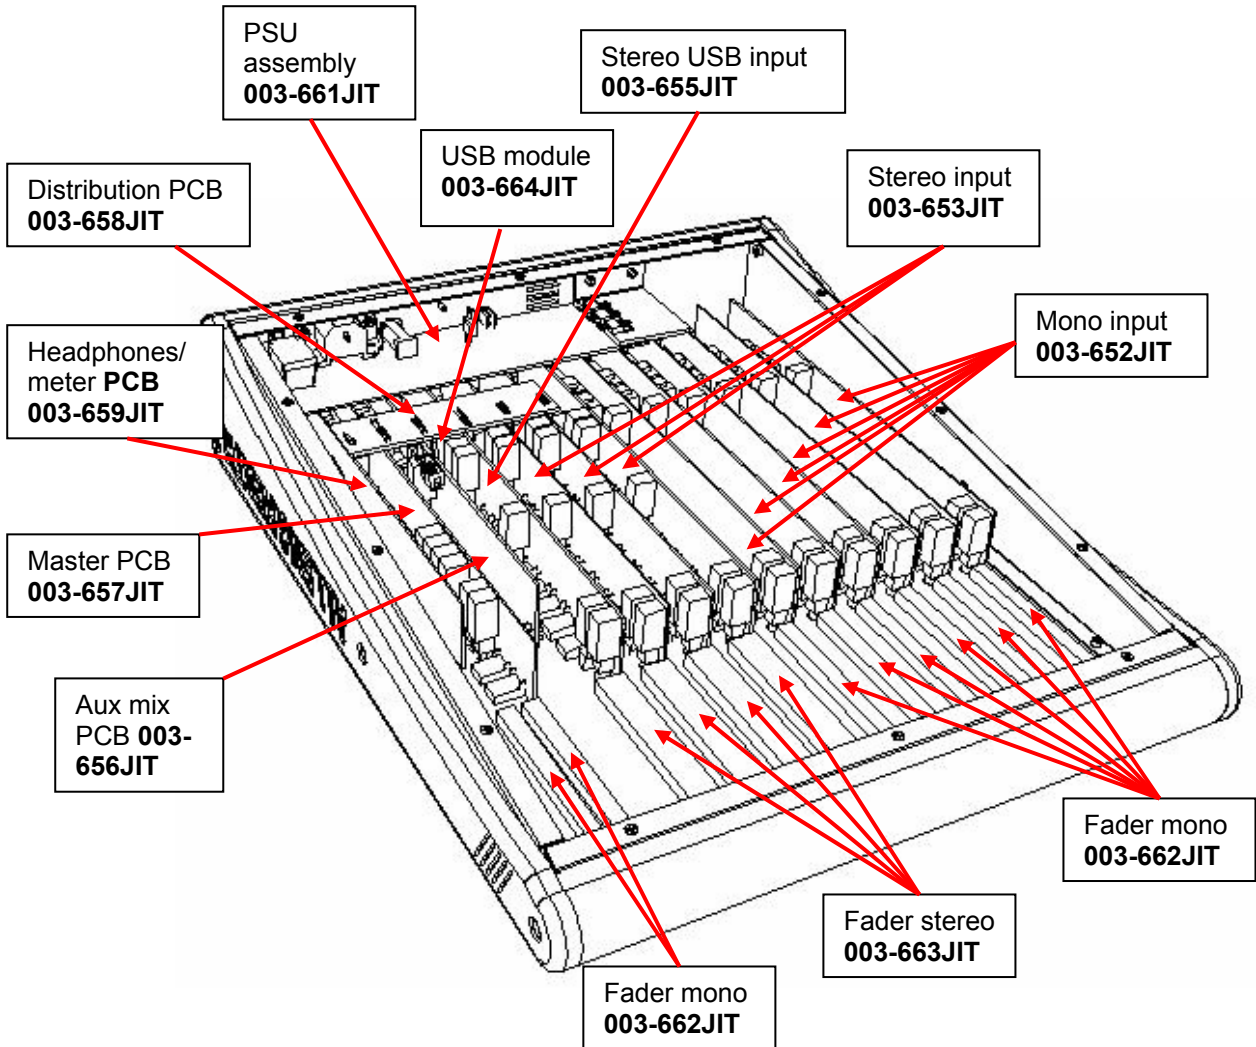

ALLEN&HEATH

Parts identification sheet

ZED
2 bus

ZED 14:2 ZED 24:2

How to order parts

Parts must be ordered from our distributor in your territory. A list of international distributors can be viewed at <http://www.allen-heath.com/UK/distributors.asp>

UK parts must be ordered through an appointed A&H dealer or service centre. A list of UK service centres can be viewed at http://www.allen-heath.com/UK/service_centres.asp

EXTERIOR PARTS:

INTERIOR PARTS:

Screws:

POTENTIOMETERS & FADERS: